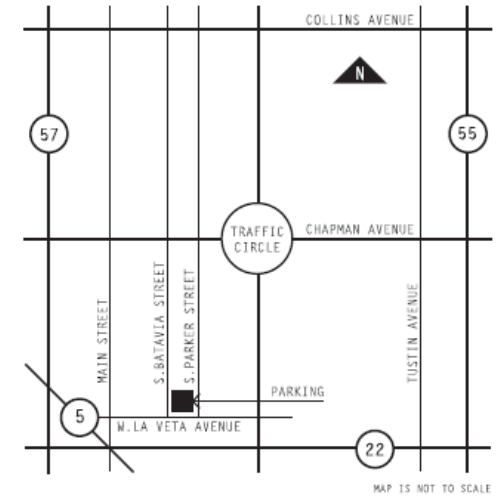

French Estate Parking

Please, do our neighbors a favor and utilize the provided shuttle service which begins one half hour prior to the event. Park in the Batavia Woods Medical Center Lot at 705 W. La Veta in the city of Orange. Our shuttle bus will take you to the Estate and back.

If you need clarification, Please call (714)997-5038 before the day of the event

French Estate Parking

Please, do our neighbors a favor and utilize the provided shuttle service which begins one half hour prior to the event. Park in the Batavia Woods Medical Center Lot at 705 W. La Veta in the city of Orange. Our shuttle bus will take you to the Estate and back.