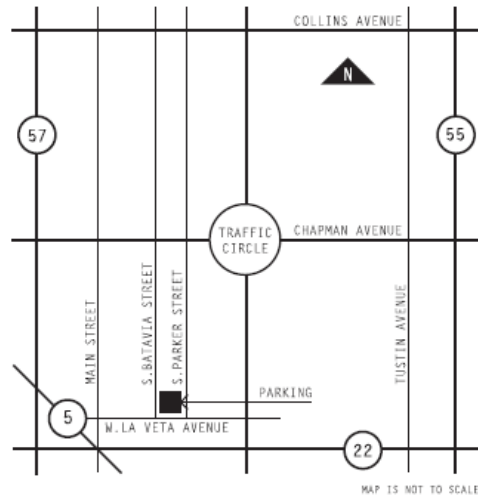

French Estate Parking

Please, do our neighbors a favor and utilize the provided shuttle service which begins one half hour prior to the event. Park in the Batavia Woods Medical Center Lot at 705 W. La Veta in the city of Orange. Our shuttle bus will take you to the Estate and back.

If you need clarification, Please call (714)997-5038 before the day of the event

French Estate Parking

Please, do our neighbors a favor and utilize the provided shuttle service which begins one half hour prior to the event. Park in the Batavia Woods Medical Center Lot at 705 W. La Veta in the city of Orange. Our shuttle bus will take you to the Estate and back.