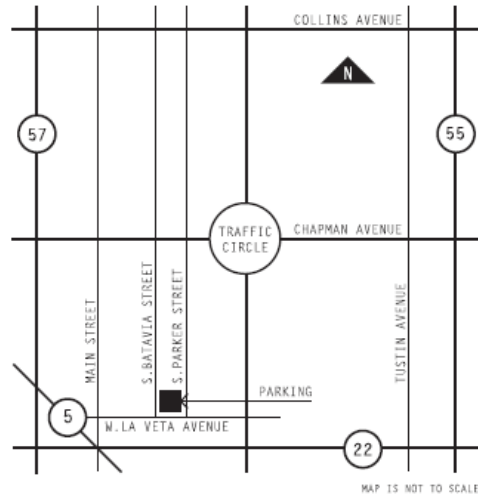

French Estate Parking

Please, do our neighbors a favor and utilize the provided shuttle service which begins one half hour prior to the event. Park in the Batavia Woods Medical Center Lot at 705 W. La Veta in the city of Orange. Our shuttle bus will take you to the Estate and back.

If you need clarification, Please call (714)997-5038 before the day of the event

French Estate Parking

Please, do our neighbors a favor and utilize the provided shuttle service which begins one half hour prior to the event. Park in the Batavia Woods Medical Center Lot at 705 W. La Veta in the city of Orange. Our shuttle bus will take you to the Estate and back.